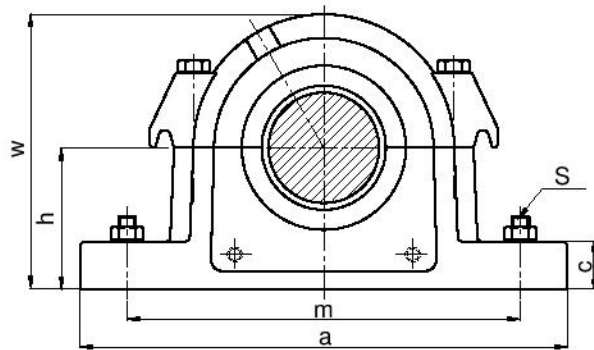

GLH

more than standard...

Stehlagergehäuse
housing
paliers
soportes
SAF500 Serie
SAF200 Serie

| Reference Teilnummer Reference Referencia | Shaft Welle Arbre Eje | Dimensions Abmessungen Dimensions Dimensiones | Static Oil Level | m | | | | | | | | | | S | | Weight Gewicht Poids Peso | Bearing Wälzlager Roulement Rodamiento | Seals Dichtungen Etanchéités Obturación tipos | Locating ring Festring Bagua d'arrêt Anillo-Guia | Qty. Stück Cantidad | Sleeve Spannhülse Manguito |
|--|--------------------------------|--|------------------------|--------|---------|----------|----------|----------|-----------|---------|---------|--------|--------|------|--------|------------------------------------|---|--|---|---------------------------|----------------------------------|
| | | | | mm | | | | | | | | | | INCH | | | | | | | |
| | | | | d | D | a | b | c | h | h1 | L | w | max. | min. | n | | | | | | |
| SAF517 | 2 15/16" | 150 | 13 3/2" | 1 1/4" | 3 3/4" | 1 3/8" | 4 13/16" | 7 5/16" | 11 | 9 7/8" | 2 1/8" | 3/4" | 5/8" | 35 | 22217K | LER53 | SR-17-14 | 1 | SNW17 | | |
| SAF518 | 3 3/16" | 160 | 13 3/4" | 3 7/8" | 1 5/16" | 4 | 1 1/2" | 5 1/2" | 7 3/4" | 11 5/8" | 10 3/8" | 2 1/8" | 3/4" | 5/8" | 44 | 22218K | LER188 | SR-18-15 | 1 | SNW18 | |
| SAF520 | 3 7/16" | 180 | 15 1/4" | 4 3/8" | 1 3/4" | 4 1/2" | 1 21/32" | 5 13/16" | 8 3/4" | 13 1/8" | 11 5/8" | 2 3/8" | 7/8" | 3/4" | 74 | 22220K | LER102 | SR-20-17 | 1 | SNW20 | |
| SAF522 | 3 15/16" | 200 | 16 1/2" | 4 3/4" | 2 | 4 15/16" | 1 25/32" | 6 7/16" | 9 5/8" | 14 1/2" | 12 5/8" | 2 3/4" | 3/4" | 97 | 22222K | LER109 | SR-22-19 | 1 | SNW22 | | |
| SAF524 | 4 3/16" | 215 | 16 1/2" | 4 3/4" | 2 1/8" | 5 1/4" | 1 27/32" | 7 1/8" | 10 1/4" | 14 1/2" | 13 1/4" | 2 3/4" | 3/4" | 121 | 22224K | LER113 | SR-24-20 | 1 | SNW24 | | |
| SAF526 | 4 7/16" | 230 | 18 3/8" | 5 1/8" | 2 3/8" | 6 | 2 11/32" | 7 3/4" | 11 1/2" | 16 | 14 5/8" | 3 1/4" | 7/8" | 161 | 22226K | LER117 | SR-26-0 | 1 | SNW26 | | |
| SAF528 | 4 15/16" | 250 | 20 1/8" | 5 7/8" | 2 3/8" | 6 | 2 1/32" | 7 3/8" | 11 3/4" | 17 1/8" | 16 | 3 3/8" | 1 | 174 | 22228K | LER122 | SR-28-0 | 1 | SNW28 | | |
| SAF530 | 5 3/16" | 270 | 21 1/4" | 6 1/4" | 2 1/2" | 6 5/16" | 2 | 8 1/8" | 12 1/2" | 18 1/4" | 17 | 3 3/4" | 1 | 221 | 22230K | LER125 | SR-30-0 | 1 | SNW30 | | |
| SAF532 | 5 7/16" | 290 | 22 | 6 1/4" | 2 5/8" | 6 11/16" | 2 1/16" | 8 1/2" | 13 5/16" | 19 1/4" | 17 3/8" | 3 3/4" | 1 | 246 | 22232K | LER130 | SR-32-0 | 1 | SNW32 | | |
| SAF534 | 5 15/16" | 310 | 24 3/4" | 6 3/4" | 2 3/4" | 7 1/16" | 2 5/32" | 9 1/4" | 14 3/16" | 21 5/8" | 19 3/8" | 4 1/4" | 1 | 310 | 22234K | LER140 | SR-34-0 | 1 | SNW34 | | |
| SAF536 | 6 7/16" | 320 | 26 3/4" | 7 1/8" | 3 | 7 1/2" | 2 3/8" | 9 5/8" | 14 7/8" | 23 5/8" | 20 7/8" | 4 5/8" | 1 | 345 | 22236K | LER148 | SR-36-30 | 1 | SNW36 | | |
| SAF538 | 6 15/16" | 340 | 28 | 7 1/2" | 3 1/8" | 7 7/8" | 2 7/16" | 10 1/2" | 15 11/16" | 24 3/8" | 21 5/8" | 4 1/2" | 1 1/4" | 400 | 22238K | LER155 | SR-38-32 | 1 | SNW38 | | |
| SAF540 | 7 3/16" | 360 | 29 1/2" | 8 | 3 3/8" | 8 1/4" | 2 15/32" | 11 | 16 1/2" | 25 | 22 1/2" | 5 | 1 1/4" | 492 | 22240K | LER159 | SR-40-34 | 1 | SNW40 | | |
| SAF544 | 7 15/16" | 400 | 32 3/4" | 8 3/4" | 3 3/4" | 9 1/2" | 3 1/8" | 11 3/4" | 18 5/8" | 27 7/8" | 24 3/4" | 5 1/4" | 1 1/2" | 672 | 22244K | LER167 | SR-44-38 | 1 | SNW44 | | |