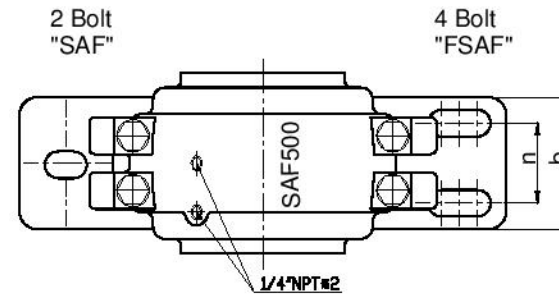

GLH

more than standard...

Stehlagergehäuse
housing
paliers
soportes
SAF500 Serie
SAF200 Serie

| Reference Teilnummer Reference Referencia | Shaft Welle Arbre Eje | Dimensions Abmessungen Dimensions Dimensiones | Static Oil Level | m | | | | | | | | | | S | | Weight Gewicht Poids Peso | Bearing Wälzlager Roulement Rodamiento | Seals Dichtungen Etanchéités Obturación tipos | Locating ring Festring Bagua d'arrêt Anillo-Guia | Qty. Stück Cantidad | Sleeve Spannhülse Manguito |
|--|--------------------------------|--|------------------------|--------|---------|----------|----------|----------|-----------|---------|---------|--------|--------|------|--------|------------------------------------|---|--|---|---------------------------|----------------------------------|
| | | | | mm | | | | | | | | | | INCH | | | | | | | |
| | | | | d | D | a | b | c | h | h1 | L | w | max. | min. | n | | | | | | |
| SAF517 | 2 15/16" | 150 | 13 3/2" | 1 1/4" | 3 3/4" | 1 3/8" | 4 13/16" | 7 5/16" | 11 | 9 7/8" | 2 1/8" | 3/4" | 5/8" | 35 | 22217K | LER53 | SR-17-14 | 1 | SNW17 | | |
| SAF518 | 3 3/16" | 160 | 13 3/4" | 3 7/8" | 1 5/16" | 4 | 1 1/2" | 5 1/2" | 7 3/4" | 11 5/8" | 10 3/8" | 2 1/8" | 3/4" | 5/8" | 44 | 22218K | LER188 | SR-18-15 | 1 | SNW18 | |
| SAF520 | 3 7/16" | 180 | 15 1/4" | 4 3/8" | 1 3/4" | 4 1/2" | 1 21/32" | 5 13/16" | 8 3/4" | 13 1/8" | 11 5/8" | 2 3/8" | 7/8" | 3/4" | 74 | 22220K | LER102 | SR-20-17 | 1 | SNW20 | |
| SAF522 | 3 15/16" | 200 | 16 1/2" | 4 3/4" | 2 | 4 15/16" | 1 25/32" | 6 7/16" | 9 5/8" | 14 1/2" | 12 5/8" | 2 3/4" | 3/4" | 97 | 22222K | LER109 | SR-22-19 | 1 | SNW22 | | |
| SAF524 | 4 3/16" | 215 | 16 1/2" | 4 3/4" | 2 1/8" | 5 1/4" | 1 27/32" | 7 1/8" | 10 1/4" | 14 1/2" | 13 1/4" | 2 3/4" | 3/4" | 121 | 22224K | LER113 | SR-24-20 | 1 | SNW24 | | |
| SAF526 | 4 7/16" | 230 | 18 3/8" | 5 1/8" | 2 3/8" | 6 | 2 11/32" | 7 3/4" | 11 1/2" | 16 | 14 5/8" | 3 1/4" | 7/8" | 161 | 22226K | LER117 | SR-26-0 | 1 | SNW26 | | |
| SAF528 | 4 15/16" | 250 | 20 1/8" | 5 7/8" | 2 3/8" | 6 | 2 1/32" | 7 3/8" | 11 3/4" | 17 1/8" | 16 | 3 3/8" | 1 | 174 | 22228K | LER122 | SR-28-0 | 1 | SNW28 | | |
| SAF530 | 5 3/16" | 270 | 21 1/4" | 6 1/4" | 2 1/2" | 6 5/16" | 2 | 8 1/8" | 12 1/2" | 18 1/4" | 17 | 3 3/4" | 1 | 221 | 22230K | LER125 | SR-30-0 | 1 | SNW30 | | |
| SAF532 | 5 7/16" | 290 | 22 | 6 1/4" | 2 5/8" | 6 11/16" | 2 1/16" | 8 1/2" | 13 5/16" | 19 1/4" | 17 3/8" | 3 3/4" | 1 | 246 | 22232K | LER130 | SR-32-0 | 1 | SNW32 | | |
| SAF534 | 5 15/16" | 310 | 24 3/4" | 6 3/4" | 2 3/4" | 7 1/16" | 2 5/32" | 9 1/4" | 14 3/16" | 21 5/8" | 19 3/8" | 4 1/4" | 1 | 310 | 22234K | LER140 | SR-34-0 | 1 | SNW34 | | |
| SAF536 | 6 7/16" | 320 | 26 3/4" | 7 1/8" | 3 | 7 1/2" | 2 3/8" | 9 5/8" | 14 7/8" | 23 5/8" | 20 7/8" | 4 5/8" | 1 | 345 | 22236K | LER148 | SR-36-30 | 1 | SNW36 | | |
| SAF538 | 6 15/16" | 340 | 28 | 7 1/2" | 3 1/8" | 7 7/8" | 2 7/16" | 10 1/2" | 15 11/16" | 24 3/8" | 21 5/8" | 4 1/2" | 1 1/4" | 400 | 22238K | LER155 | SR-38-32 | 1 | SNW38 | | |
| SAF540 | 7 3/16" | 360 | 29 1/2" | 8 | 3 3/8" | 8 1/4" | 2 15/32" | 11 | 16 1/2" | 25 | 22 1/2" | 5 | 1 1/4" | 492 | 22240K | LER159 | SR-40-34 | 1 | SNW40 | | |
| SAF544 | 7 15/16" | 400 | 32 3/4" | 8 3/4" | 3 3/4" | 9 1/2" | 3 1/8" | 11 3/4" | 18 5/8" | 27 7/8" | 24 3/4" | 5 1/4" | 1 1/2" | 672 | 22244K | LER167 | SR-44-38 | 1 | SNW44 | | |