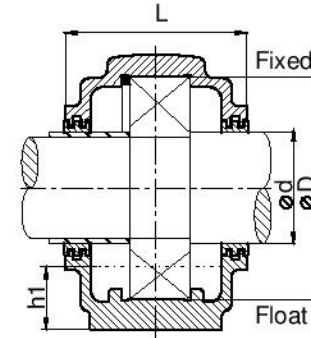

GLH

more than standard...

Stehlagergehäuse
housing
paliers
soportes
SAF500 Serie
SAF200 Serie

| Reference Teilnummer Reference Referencia | Shaft Welle Arbre Eje | Dimensions Abmessungen Dimensions Dimensiones | Static Oil Level | m | | | | | | | | | | S | | Weight Gewicht Poids Peso | Bearing Wälzlager Roulement Rodamiento | Seals Dichtungen Etanchéités Obturación tipos | Locating ring Festring Bagua d'arrêt Anillo-Guia | Qty. Stück Cantidad | Sleeve Spannhülse Manguito |
|--|--------------------------------|--|------------------------|--------|---------|----------|----------|----------|-----------|---------|---------|--------|--------|------|--------|------------------------------------|---|--|---|---------------------------|----------------------------------|
| | | | | mm | | | | | | | | | | INCH | | | | | | | |
| | | | | d | D | a | b | c | h | h1 | L | w | max. | min. | n | | | | | | |
| SAF517 | 2 15/16" | 150 | 13 3/2" | 1 1/4" | 3 3/4" | 1 3/8" | 4 13/16" | 7 5/16" | 11 | 9 7/8" | 2 1/8" | 3/4" | 5/8" | 35 | 22217K | LER53 | SR-17-14 | 1 | SNW17 | | |
| SAF518 | 3 3/16" | 160 | 13 3/4" | 3 7/8" | 1 5/16" | 4 | 1 1/2" | 5 1/2" | 7 3/4" | 11 5/8" | 10 3/8" | 2 1/8" | 3/4" | 5/8" | 44 | 22218K | LER188 | SR-18-15 | 1 | SNW18 | |
| SAF520 | 3 7/16" | 180 | 15 1/4" | 4 3/8" | 1 3/4" | 4 1/2" | 1 21/32" | 5 13/16" | 8 3/4" | 13 1/8" | 11 5/8" | 2 3/8" | 7/8" | 3/4" | 74 | 22220K | LER102 | SR-20-17 | 1 | SNW20 | |
| SAF522 | 3 15/16" | 200 | 16 1/2" | 4 3/4" | 2 | 4 15/16" | 1 25/32" | 6 7/16" | 9 5/8" | 14 1/2" | 12 5/8" | 2 3/4" | 3/4" | 97 | 22222K | LER109 | SR-22-19 | 1 | SNW22 | | |
| SAF524 | 4 3/16" | 215 | 16 1/2" | 4 3/4" | 2 1/8" | 5 1/4" | 1 27/32" | 7 1/8" | 10 1/4" | 14 1/2" | 13 1/4" | 2 3/4" | 3/4" | 121 | 22224K | LER113 | SR-24-20 | 1 | SNW24 | | |
| SAF526 | 4 7/16" | 230 | 18 3/8" | 5 1/8" | 2 3/8" | 6 | 2 11/32" | 7 3/4" | 11 1/2" | 16 | 14 5/8" | 3 1/4" | 7/8" | 161 | 22226K | LER117 | SR-26-0 | 1 | SNW26 | | |
| SAF528 | 4 15/16" | 250 | 20 1/8" | 5 7/8" | 2 3/8" | 6 | 2 1/32" | 7 3/8" | 11 3/4" | 17 1/8" | 16 | 3 3/8" | 1 | 174 | 22228K | LER122 | SR-28-0 | 1 | SNW28 | | |
| SAF530 | 5 3/16" | 270 | 21 1/4" | 6 1/4" | 2 1/2" | 6 5/16" | 2 | 8 1/8" | 12 1/2" | 18 1/4" | 17 | 3 3/4" | 1 | 221 | 22230K | LER125 | SR-30-0 | 1 | SNW30 | | |
| SAF532 | 5 7/16" | 290 | 22 | 6 1/4" | 2 5/8" | 6 11/16" | 2 1/16" | 8 1/2" | 13 5/16" | 19 1/4" | 17 3/8" | 3 3/4" | 1 | 246 | 22232K | LER130 | SR-32-0 | 1 | SNW32 | | |
| SAF534 | 5 15/16" | 310 | 24 3/4" | 6 3/4" | 2 3/4" | 7 1/16" | 2 5/32" | 9 1/4" | 14 3/16" | 21 5/8" | 19 3/8" | 4 1/4" | 1 | 310 | 22234K | LER140 | SR-34-0 | 1 | SNW34 | | |
| SAF536 | 6 7/16" | 320 | 26 3/4" | 7 1/8" | 3 | 7 1/2" | 2 3/8" | 9 5/8" | 14 7/8" | 23 5/8" | 20 7/8" | 4 5/8" | 1 | 345 | 22236K | LER148 | SR-36-30 | 1 | SNW36 | | |
| SAF538 | 6 15/16" | 340 | 28 | 7 1/2" | 3 1/8" | 7 7/8" | 2 7/16" | 10 1/2" | 15 11/16" | 24 3/8" | 21 5/8" | 4 1/2" | 1 1/4" | 400 | 22238K | LER155 | SR-38-32 | 1 | SNW38 | | |
| SAF540 | 7 3/16" | 360 | 29 1/2" | 8 | 3 3/8" | 8 1/4" | 2 15/32" | 11 | 16 1/2" | 25 | 22 1/2" | 5 | 1 1/4" | 492 | 22240K | LER159 | SR-40-34 | 1 | SNW40 | | |
| SAF544 | 7 15/16" | 400 | 32 3/4" | 8 3/4" | 3 3/4" | 9 1/2" | 3 1/8" | 11 3/4" | 18 5/8" | 27 7/8" | 24 3/4" | 5 1/4" | 1 1/2" | 672 | 22244K | LER167 | SR-44-38 | 1 | SNW44 | | |