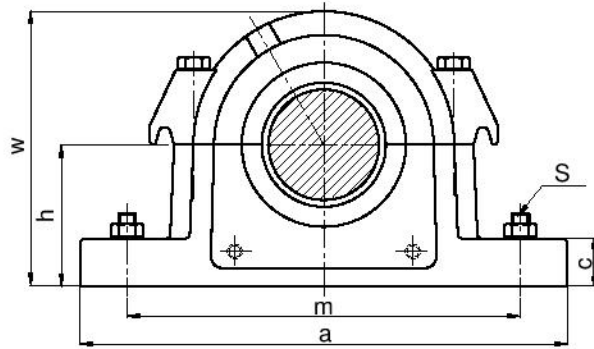

GLH

more than standard...

Stehlagergehäuse
housing
paliers
soportes
SAF500 Serie
SAF200 Serie

| Reference Teilnummer Reference Referencia | Shaft Welle Arbre Eje | Dimensions Abmessungen Dimensions Dimensiones | Static Oil Level | m | | | | | | | | | | S | | Weight Gewicht Poids Peso | Bearing Wälzlager Roulement Rodamiento | Seals Dichtungen Etanchéités Obturación tipos | Locating ring Festring Bagua d'arrêt Anillo-Guia | Qty. Stück Cantidad | Sleeve Spannhülse Manguito |
|--|--------------------------------|--|------------------------|--------|---------|----------|----------|----------|-----------|---------|---------|--------|--------|------|--------|------------------------------------|---|--|---|---------------------------|----------------------------------|
| | | | | mm | | | | | | | | | | INCH | | | | | | | |
| | | | | d | D | a | b | c | h | h1 | L | w | max. | min. | n | | | | | | |
| SAF517 | 2 15/16" | 150 | 13 3/2" | 1 1/4" | 3 3/4" | 1 3/8" | 4 13/16" | 7 5/16" | 11 | 9 7/8" | 2 1/8" | 3/4" | 5/8" | 35 | 22217K | LER53 | SR-17-14 | 1 | SNW17 | | |
| SAF518 | 3 3/16" | 160 | 13 3/4" | 3 7/8" | 1 5/16" | 4 | 1 1/2" | 5 1/2" | 7 3/4" | 11 5/8" | 10 3/8" | 2 1/8" | 3/4" | 5/8" | 44 | 22218K | LER188 | SR-18-15 | 1 | SNW18 | |
| SAF520 | 3 7/16" | 180 | 15 1/4" | 4 3/8" | 1 3/4" | 4 1/2" | 1 21/32" | 5 13/16" | 8 3/4" | 13 1/8" | 11 5/8" | 2 3/8" | 7/8" | 3/4" | 74 | 22220K | LER102 | SR-20-17 | 1 | SNW20 | |
| SAF522 | 3 15/16" | 200 | 16 1/2" | 4 3/4" | 2 | 4 15/16" | 1 25/32" | 6 7/16" | 9 5/8" | 14 1/2" | 12 5/8" | 2 3/4" | 3/4" | 97 | 22222K | LER109 | SR-22-19 | 1 | SNW22 | | |
| SAF524 | 4 3/16" | 215 | 16 1/2" | 4 3/4" | 2 1/8" | 5 1/4" | 1 27/32" | 7 1/8" | 10 1/4" | 14 1/2" | 13 1/4" | 2 3/4" | 3/4" | 121 | 22224K | LER113 | SR-24-20 | 1 | SNW24 | | |
| SAF526 | 4 7/16" | 230 | 18 3/8" | 5 1/8" | 2 3/8" | 6 | 2 11/32" | 7 3/4" | 11 1/2" | 16 | 14 5/8" | 3 1/4" | 7/8" | 161 | 22226K | LER117 | SR-26-0 | 1 | SNW26 | | |
| SAF528 | 4 15/16" | 250 | 20 1/8" | 5 7/8" | 2 3/8" | 6 | 2 1/32" | 7 3/8" | 11 3/4" | 17 1/8" | 16 | 3 3/8" | 1 | 174 | 22228K | LER122 | SR-28-0 | 1 | SNW28 | | |
| SAF530 | 5 3/16" | 270 | 21 1/4" | 6 1/4" | 2 1/2" | 6 5/16" | 2 | 8 1/8" | 12 1/2" | 18 1/4" | 17 | 3 3/4" | 1 | 221 | 22230K | LER125 | SR-30-0 | 1 | SNW30 | | |
| SAF532 | 5 7/16" | 290 | 22 | 6 1/4" | 2 5/8" | 6 11/16" | 2 1/16" | 8 1/2" | 13 5/16" | 19 1/4" | 17 3/8" | 3 3/4" | 1 | 246 | 22232K | LER130 | SR-32-0 | 1 | SNW32 | | |
| SAF534 | 5 15/16" | 310 | 24 3/4" | 6 3/4" | 2 3/4" | 7 1/16" | 2 5/32" | 9 1/4" | 14 3/16" | 21 5/8" | 19 3/8" | 4 1/4" | 1 | 310 | 22234K | LER140 | SR-34-0 | 1 | SNW34 | | |
| SAF536 | 6 7/16" | 320 | 26 3/4" | 7 1/8" | 3 | 7 1/2" | 2 3/8" | 9 5/8" | 14 7/8" | 23 5/8" | 20 7/8" | 4 5/8" | 1 | 345 | 22236K | LER148 | SR-36-30 | 1 | SNW36 | | |
| SAF538 | 6 15/16" | 340 | 28 | 7 1/2" | 3 1/8" | 7 7/8" | 2 7/16" | 10 1/2" | 15 11/16" | 24 3/8" | 21 5/8" | 4 1/2" | 1 1/4" | 400 | 22238K | LER155 | SR-38-32 | 1 | SNW38 | | |
| SAF540 | 7 3/16" | 360 | 29 1/2" | 8 | 3 3/8" | 8 1/4" | 2 15/32" | 11 | 16 1/2" | 25 | 22 1/2" | 5 | 1 1/4" | 492 | 22240K | LER159 | SR-40-34 | 1 | SNW40 | | |
| SAF544 | 7 15/16" | 400 | 32 3/4" | 8 3/4" | 3 3/4" | 9 1/2" | 3 1/8" | 11 3/4" | 18 5/8" | 27 7/8" | 24 3/4" | 5 1/4" | 1 1/2" | 672 | 22244K | LER167 | SR-44-38 | 1 | SNW44 | | |