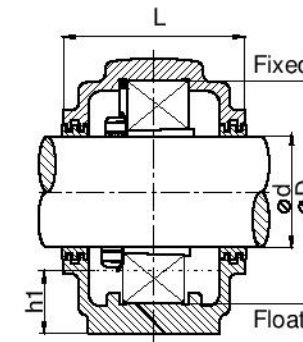

GLH

more than standard...

Stehlagergehäuse
housing
paliers
soportes
SAF500 Serie
SAF200 Serie

| Reference Teilnummer Reference Referencia | Shaft Welle Arbre Eje | Dimensions Abmessungen Dimensions Dimensiones | Static Oil Level | m | | | | | | | | | | S | | Weight Gewicht Poids Peso | Bearing Wälzlager Roulement Rodamiento | Seals Dichtungen Etanchéités Obturación tipos | Locating ring Festring Bagua d'arrêt Anillo-Guia | Qty. Stück Cantidad | Sleeve Spannhülse Manguito |
|--|--------------------------------|--|------------------------|--------|---------|----------|----------|----------|-----------|---------|---------|--------|--------|------|--------|------------------------------------|---|--|---|---------------------------|----------------------------------|
| | | | | mm | | | | | | | | | | INCH | | | | | | | |
| | | | | d | D | a | b | c | h | h1 | L | w | max. | min. | n | | | | | | |
| SAF517 | 2 15/16" | 150 | 13 3/2" | 1 1/4" | 3 3/4" | 1 3/8" | 4 13/16" | 7 5/16" | 11 | 9 7/8" | 2 1/8" | 3/4" | 5/8" | 35 | 22217K | LER53 | SR-17-14 | 1 | SNW17 | | |
| SAF518 | 3 3/16" | 160 | 13 3/4" | 3 7/8" | 1 5/16" | 4 | 1 1/2" | 5 1/2" | 7 3/4" | 11 5/8" | 10 3/8" | 2 1/8" | 3/4" | 5/8" | 44 | 22218K | LER188 | SR-18-15 | 1 | SNW18 | |
| SAF520 | 3 7/16" | 180 | 15 1/4" | 4 3/8" | 1 3/4" | 4 1/2" | 1 21/32" | 5 13/16" | 8 3/4" | 13 1/8" | 11 5/8" | 2 3/8" | 7/8" | 3/4" | 74 | 22220K | LER102 | SR-20-17 | 1 | SNW20 | |
| SAF522 | 3 15/16" | 200 | 16 1/2" | 4 3/4" | 2 | 4 15/16" | 1 25/32" | 6 7/16" | 9 5/8" | 14 1/2" | 12 5/8" | 2 3/4" | 3/4" | 97 | 22222K | LER109 | SR-22-19 | 1 | SNW22 | | |
| SAF524 | 4 3/16" | 215 | 16 1/2" | 4 3/4" | 2 1/8" | 5 1/4" | 1 27/32" | 7 1/8" | 10 1/4" | 14 1/2" | 13 1/4" | 2 3/4" | 3/4" | 121 | 22224K | LER113 | SR-24-20 | 1 | SNW24 | | |
| SAF526 | 4 7/16" | 230 | 18 3/8" | 5 1/8" | 2 3/8" | 6 | 2 11/32" | 7 3/4" | 11 1/2" | 16 | 14 5/8" | 3 1/4" | 7/8" | 161 | 22226K | LER117 | SR-26-0 | 1 | SNW26 | | |
| SAF528 | 4 15/16" | 250 | 20 1/8" | 5 7/8" | 2 3/8" | 6 | 2 1/32" | 7 3/8" | 11 3/4" | 17 1/8" | 16 | 3 3/8" | 1 | 174 | 22228K | LER122 | SR-28-0 | 1 | SNW28 | | |
| SAF530 | 5 3/16" | 270 | 21 1/4" | 6 1/4" | 2 1/2" | 6 5/16" | 2 | 8 1/8" | 12 1/2" | 18 1/4" | 17 | 3 3/4" | 1 | 221 | 22230K | LER125 | SR-30-0 | 1 | SNW30 | | |
| SAF532 | 5 7/16" | 290 | 22 | 6 1/4" | 2 5/8" | 6 11/16" | 2 1/16" | 8 1/2" | 13 5/16" | 19 1/4" | 17 3/8" | 3 3/4" | 1 | 246 | 22232K | LER130 | SR-32-0 | 1 | SNW32 | | |
| SAF534 | 5 15/16" | 310 | 24 3/4" | 6 3/4" | 2 3/4" | 7 1/16" | 2 5/32" | 9 1/4" | 14 3/16" | 21 5/8" | 19 3/8" | 4 1/4" | 1 | 310 | 22234K | LER140 | SR-34-0 | 1 | SNW34 | | |
| SAF536 | 6 7/16" | 320 | 26 3/4" | 7 1/8" | 3 | 7 1/2" | 2 3/8" | 9 5/8" | 14 7/8" | 23 5/8" | 20 7/8" | 4 5/8" | 1 | 345 | 22236K | LER148 | SR-36-30 | 1 | SNW36 | | |
| SAF538 | 6 15/16" | 340 | 28 | 7 1/2" | 3 1/8" | 7 7/8" | 2 7/16" | 10 1/2" | 15 11/16" | 24 3/8" | 21 5/8" | 4 1/2" | 1 1/4" | 400 | 22238K | LER155 | SR-38-32 | 1 | SNW38 | | |
| SAF540 | 7 3/16" | 360 | 29 1/2" | 8 | 3 3/8" | 8 1/4" | 2 15/32" | 11 | 16 1/2" | 25 | 22 1/2" | 5 | 1 1/4" | 492 | 22240K | LER159 | SR-40-34 | 1 | SNW40 | | |
| SAF544 | 7 15/16" | 400 | 32 3/4" | 8 3/4" | 3 3/4" | 9 1/2" | 3 1/8" | 11 3/4" | 18 5/8" | 27 7/8" | 24 3/4" | 5 1/4" | 1 1/2" | 672 | 22244K | LER167 | SR-44-38 | 1 | SNW44 | | |