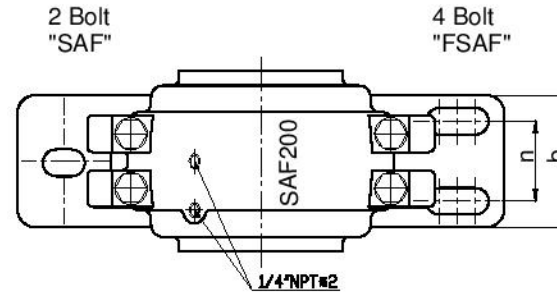

GLH

more than standard...

Stehlagergehäuse
housing
paliers
soportes
SAF500 Serie
SAF200 Serie

| Reference Teilnummer Reference Referencia | Shaft Welle Arbre Eje | Dimensions Abmessungen Dimensions Dimensiones | Static Oil Level | m | | | | | | | | | | S | | Weight Gewicht Poids Peso | Bearing Wälzlager Roulement Rodamiento | Seals Dichtungen Etanchéités Obturación tipos | Locating ring Festring Bagua d'arrêt Anillo-Guia | Qty. Stück Cantidad | Sleeve Spannhülse Manguito |
|--|--------------------------------|--|------------------------|--------|---------|----------|----------|----------|-----------|---------|---------|--------|--------|------|--------|------------------------------------|---|--|---|---------------------------|----------------------------------|
| | | | | mm | | | | | | | | | | INCH | | | | | | | |
| | | | | d | D | a | b | c | h | h1 | L | w | max. | min. | n | | | | | | |
| SAF517 | 2 15/16" | 150 | 13 3/2" | 1 1/4" | 3 3/4" | 1 3/8" | 4 13/16" | 7 5/16" | 11 | 9 7/8" | 2 1/8" | 3/4" | 5/8" | 35 | 22217K | LER53 | SR-17-14 | 1 | SNW17 | | |
| SAF518 | 3 3/16" | 160 | 13 3/4" | 3 7/8" | 1 5/16" | 4 | 1 1/2" | 5 1/2" | 7 3/4" | 11 5/8" | 10 3/8" | 2 1/8" | 3/4" | 5/8" | 44 | 22218K | LER188 | SR-18-15 | 1 | SNW18 | |
| SAF520 | 3 7/16" | 180 | 15 1/4" | 4 3/8" | 1 3/4" | 4 1/2" | 1 21/32" | 5 13/16" | 8 3/4" | 13 1/8" | 11 5/8" | 2 3/8" | 7/8" | 3/4" | 74 | 22220K | LER102 | SR-20-17 | 1 | SNW20 | |
| SAF522 | 3 15/16" | 200 | 16 1/2" | 4 3/4" | 2 | 4 15/16" | 1 25/32" | 6 7/16" | 9 5/8" | 14 1/2" | 12 5/8" | 2 3/4" | 3/4" | 97 | 22222K | LER109 | SR-22-19 | 1 | SNW22 | | |
| SAF524 | 4 3/16" | 215 | 16 1/2" | 4 3/4" | 2 1/8" | 5 1/4" | 1 27/32" | 7 1/8" | 10 1/4" | 14 1/2" | 13 1/4" | 2 3/4" | 3/4" | 121 | 22224K | LER113 | SR-24-20 | 1 | SNW24 | | |
| SAF526 | 4 7/16" | 230 | 18 3/8" | 5 1/8" | 2 3/8" | 6 | 2 11/32" | 7 3/4" | 11 1/2" | 16 | 14 5/8" | 3 1/4" | 7/8" | 161 | 22226K | LER117 | SR-26-0 | 1 | SNW26 | | |
| SAF528 | 4 15/16" | 250 | 20 1/8" | 5 7/8" | 2 3/8" | 6 | 2 1/32" | 7 3/8" | 11 3/4" | 17 1/8" | 16 | 3 3/8" | 1 | 174 | 22228K | LER122 | SR-28-0 | 1 | SNW28 | | |
| SAF530 | 5 3/16" | 270 | 21 1/4" | 6 1/4" | 2 1/2" | 6 5/16" | 2 | 8 1/8" | 12 1/2" | 18 1/4" | 17 | 3 3/4" | 1 | 221 | 22230K | LER125 | SR-30-0 | 1 | SNW30 | | |
| SAF532 | 5 7/16" | 290 | 22 | 6 1/4" | 2 5/8" | 6 11/16" | 2 1/16" | 8 1/2" | 13 5/16" | 19 1/4" | 17 3/8" | 3 3/4" | 1 | 246 | 22232K | LER130 | SR-32-0 | 1 | SNW32 | | |
| SAF534 | 5 15/16" | 310 | 24 3/4" | 6 3/4" | 2 3/4" | 7 1/16" | 2 5/32" | 9 1/4" | 14 3/16" | 21 5/8" | 19 3/8" | 4 1/4" | 1 | 310 | 22234K | LER140 | SR-34-0 | 1 | SNW34 | | |
| SAF536 | 6 7/16" | 320 | 26 3/4" | 7 1/8" | 3 | 7 1/2" | 2 3/8" | 9 5/8" | 14 7/8" | 23 5/8" | 20 7/8" | 4 5/8" | 1 | 345 | 22236K | LER148 | SR-36-30 | 1 | SNW36 | | |
| SAF538 | 6 15/16" | 340 | 28 | 7 1/2" | 3 1/8" | 7 7/8" | 2 7/16" | 10 1/2" | 15 11/16" | 24 3/8" | 21 5/8" | 4 1/2" | 1 1/4" | 400 | 22238K | LER155 | SR-38-32 | 1 | SNW38 | | |
| SAF540 | 7 3/16" | 360 | 29 1/2" | 8 | 3 3/8" | 8 1/4" | 2 15/32" | 11 | 16 1/2" | 25 | 22 1/2" | 5 | 1 1/4" | 492 | 22240K | LER159 | SR-40-34 | 1 | SNW40 | | |
| SAF544 | 7 15/16" | 400 | 32 3/4" | 8 3/4" | 3 3/4" | 9 1/2" | 3 1/8" | 11 3/4" | 18 5/8" | 27 7/8" | 24 3/4" | 5 1/4" | 1 1/2" | 672 | 22244K | LER167 | SR-44-38 | 1 | SNW44 | | |